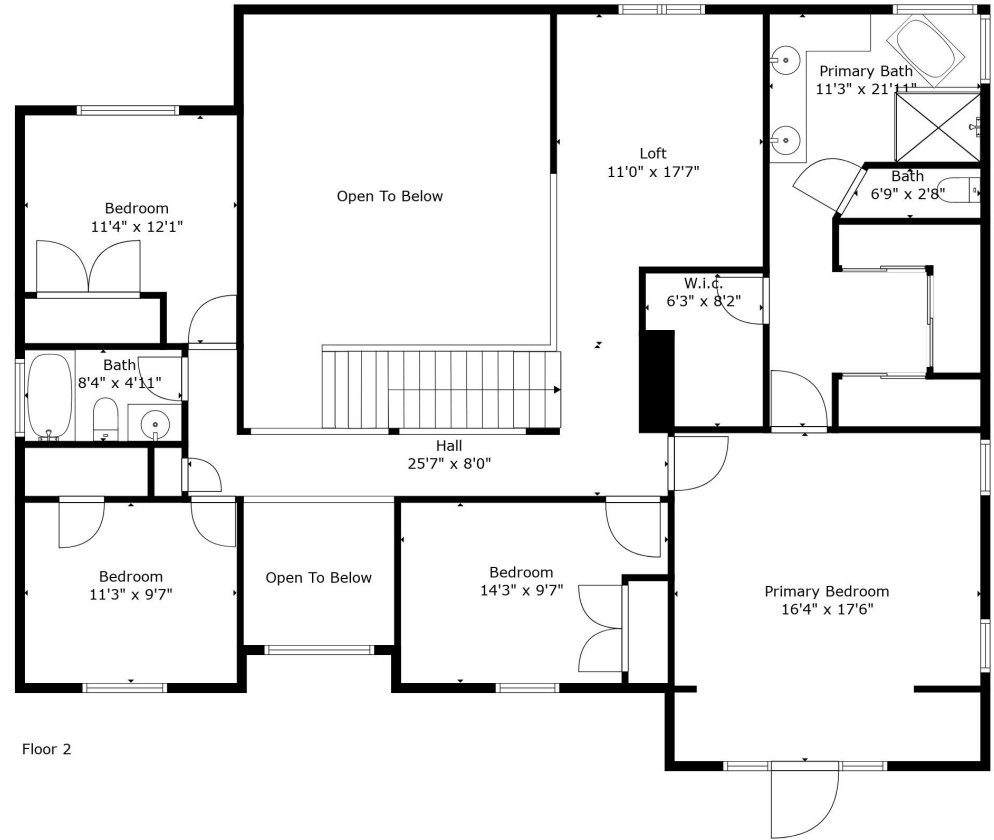

Floor 1

Floor 2

TOTAL: 3106 sq. ft
 FLOOR 1: 1443 sq. ft, FLOOR 2: 1432 sq. ft
 EXCLUDED AREAS: GARAGE: 355 sq. ft, OPEN TO BELOW: 367 sq. ft

Measurements Calculated By Technology. They Aren't Guaranteed But Are Mostly Reliable